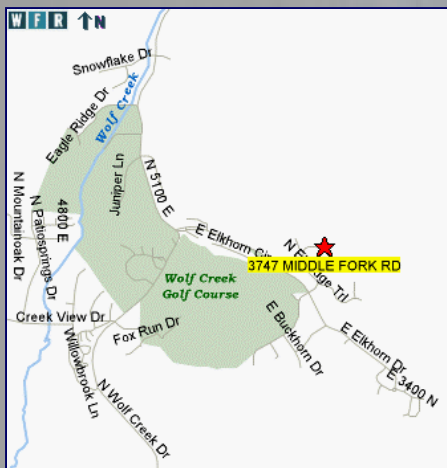

# The Highlands at Wolf Creek

**Lowest Priced Lot in the Highlands!**

**Incredible building lot in the exclusive Highlands above Wolf Creek Resort**

**\$220,000**

- Part of Wolf Creek Golf Resort's master planned community
- Minutes from Snowbasin, Powder Mountain & Wolf Mountain Ski and Summer Resorts
- Spectacular views of Pineview Reservoir, Ben Lomand Peak, and the beautiful Ogden Valley
- 20 Minutes from Ogden
- 1 Hour from SLC Airport

**Lot #82**

**MLS #734171**

- .39 acres
- 360° Views
- Gentle Slope
- All Utilities

**Golf, water ski, mountain bike and hike in the summer**

**Ski, snowmobile and snowshoe in the winter**

**Enjoy endless views and recreation all year long!**